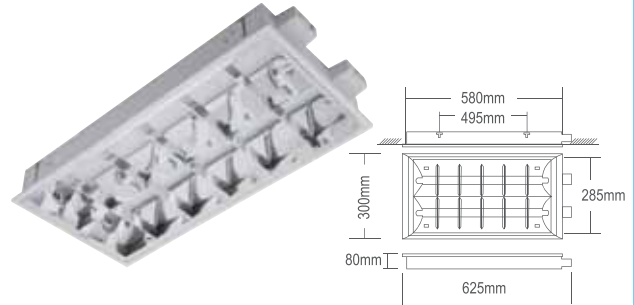

vitoLIGHT

vito

Recessed Type Ceiling Fixture

**PHATON-R VCL 10801-2180**

Optional Electronic / E. Magnetic Ballast Inside  
 0.5mm Body Thickness / 0.3 mm Aluminium Reflector  
 Optional Single / Double Parabolic Reflector