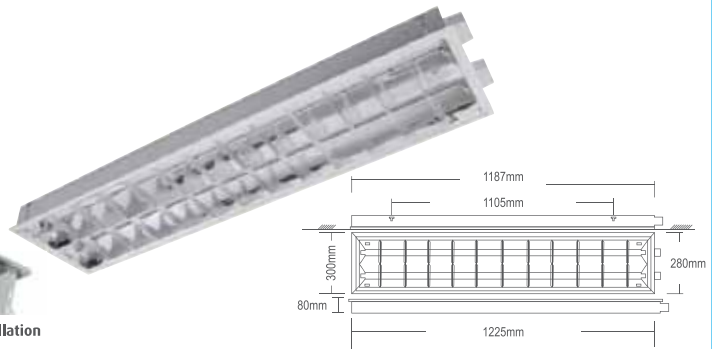

PHATON-R VCL 10801-2360

Optional Electronic / E. Magnetic Ballast Inside
0.5mm Body Thickness / 0.3 mm Aluminium Reflector
Optional Single / Double Parabolic Reflector