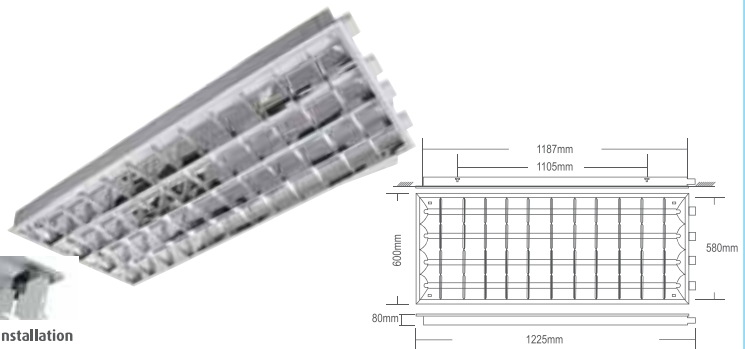

PHATON-R VCL 10801-4360

Optional Electronic / E. Magnetic Ballast Inside
0.5mm Body Thickness / 0.3 mm Aluminium Reflector
Optional Single / Double Parabolic Reflector