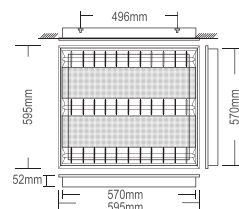

CRIPTON-R VCL10501-3140

vitone Electronic Ballast Inside
0.6mm metal sheet body thickness
Double Parabolic 99.8% Pure Anodized Aluminium Reflector