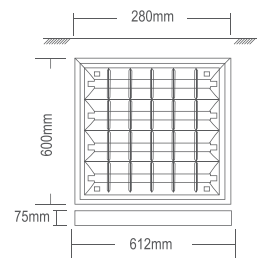

PHATON-S VCL 10802-4180

Optional Electronic / E. Magnetic Ballast Inside
0.5mm Body Thickness / 0.3 mm Aluminium Reflector
Optional Single / Double Parabolic Reflector