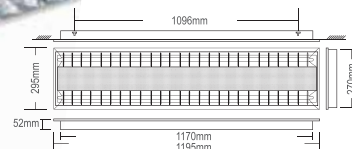

CRIPTON-R VCL10501-2280

vitone Electronic Ballast Inside
0.6mm metal sheet body thickness
Double Parabolic 99.8% Pure Anodized Aluminium Reflector