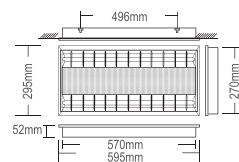

"all about lighting"

vitoLIGHT

vito

Recessed Type Ceiling Fixture

CRIPTON-R VCL10501-2140

vitone Electronic Ballast Inside
0.6mm metal sheet body thickness
Double Parabolic 99.8% Pure Anodized Aluminium Reflector