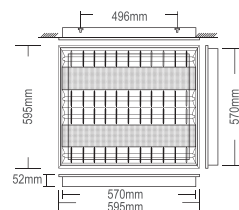

CRIPTON-R VCL10501-4140

vitone Electronic Ballast Inside
0.6mm metal sheet body thickness
Double Parabolic 99.8% Pure Anodized Aluminium Reflector