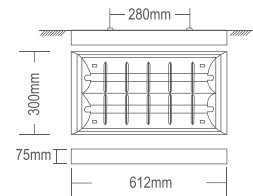

Surface Mounted Type Ceiling Fixture

PHATON-S VCL 10802-2180

Optional Electronic / E. Magnetic Ballast Inside
0.5mm Body Thickness / 0.3 mm Aluminium Reflector
Optional Single / Double Parabolic Reflector