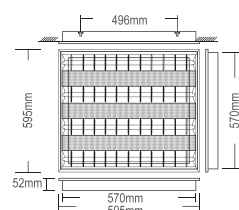

CRIPTON-R VCL10501-4141

vitone Electronic Ballast Inside
0.6mm metal sheet body thickness
Double Parabolic 99.8% Pure Anodized Aluminium Reflector