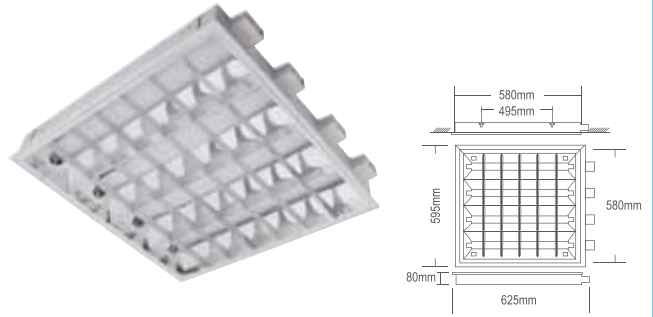

PHATON-R VCL 10801-4180

Optional Electronic / E. Magnetic Ballast Inside
0.5mm Body Thickness / 0.3 mm Aluminium Reflector
Optional Single / Double Parabolic Reflector